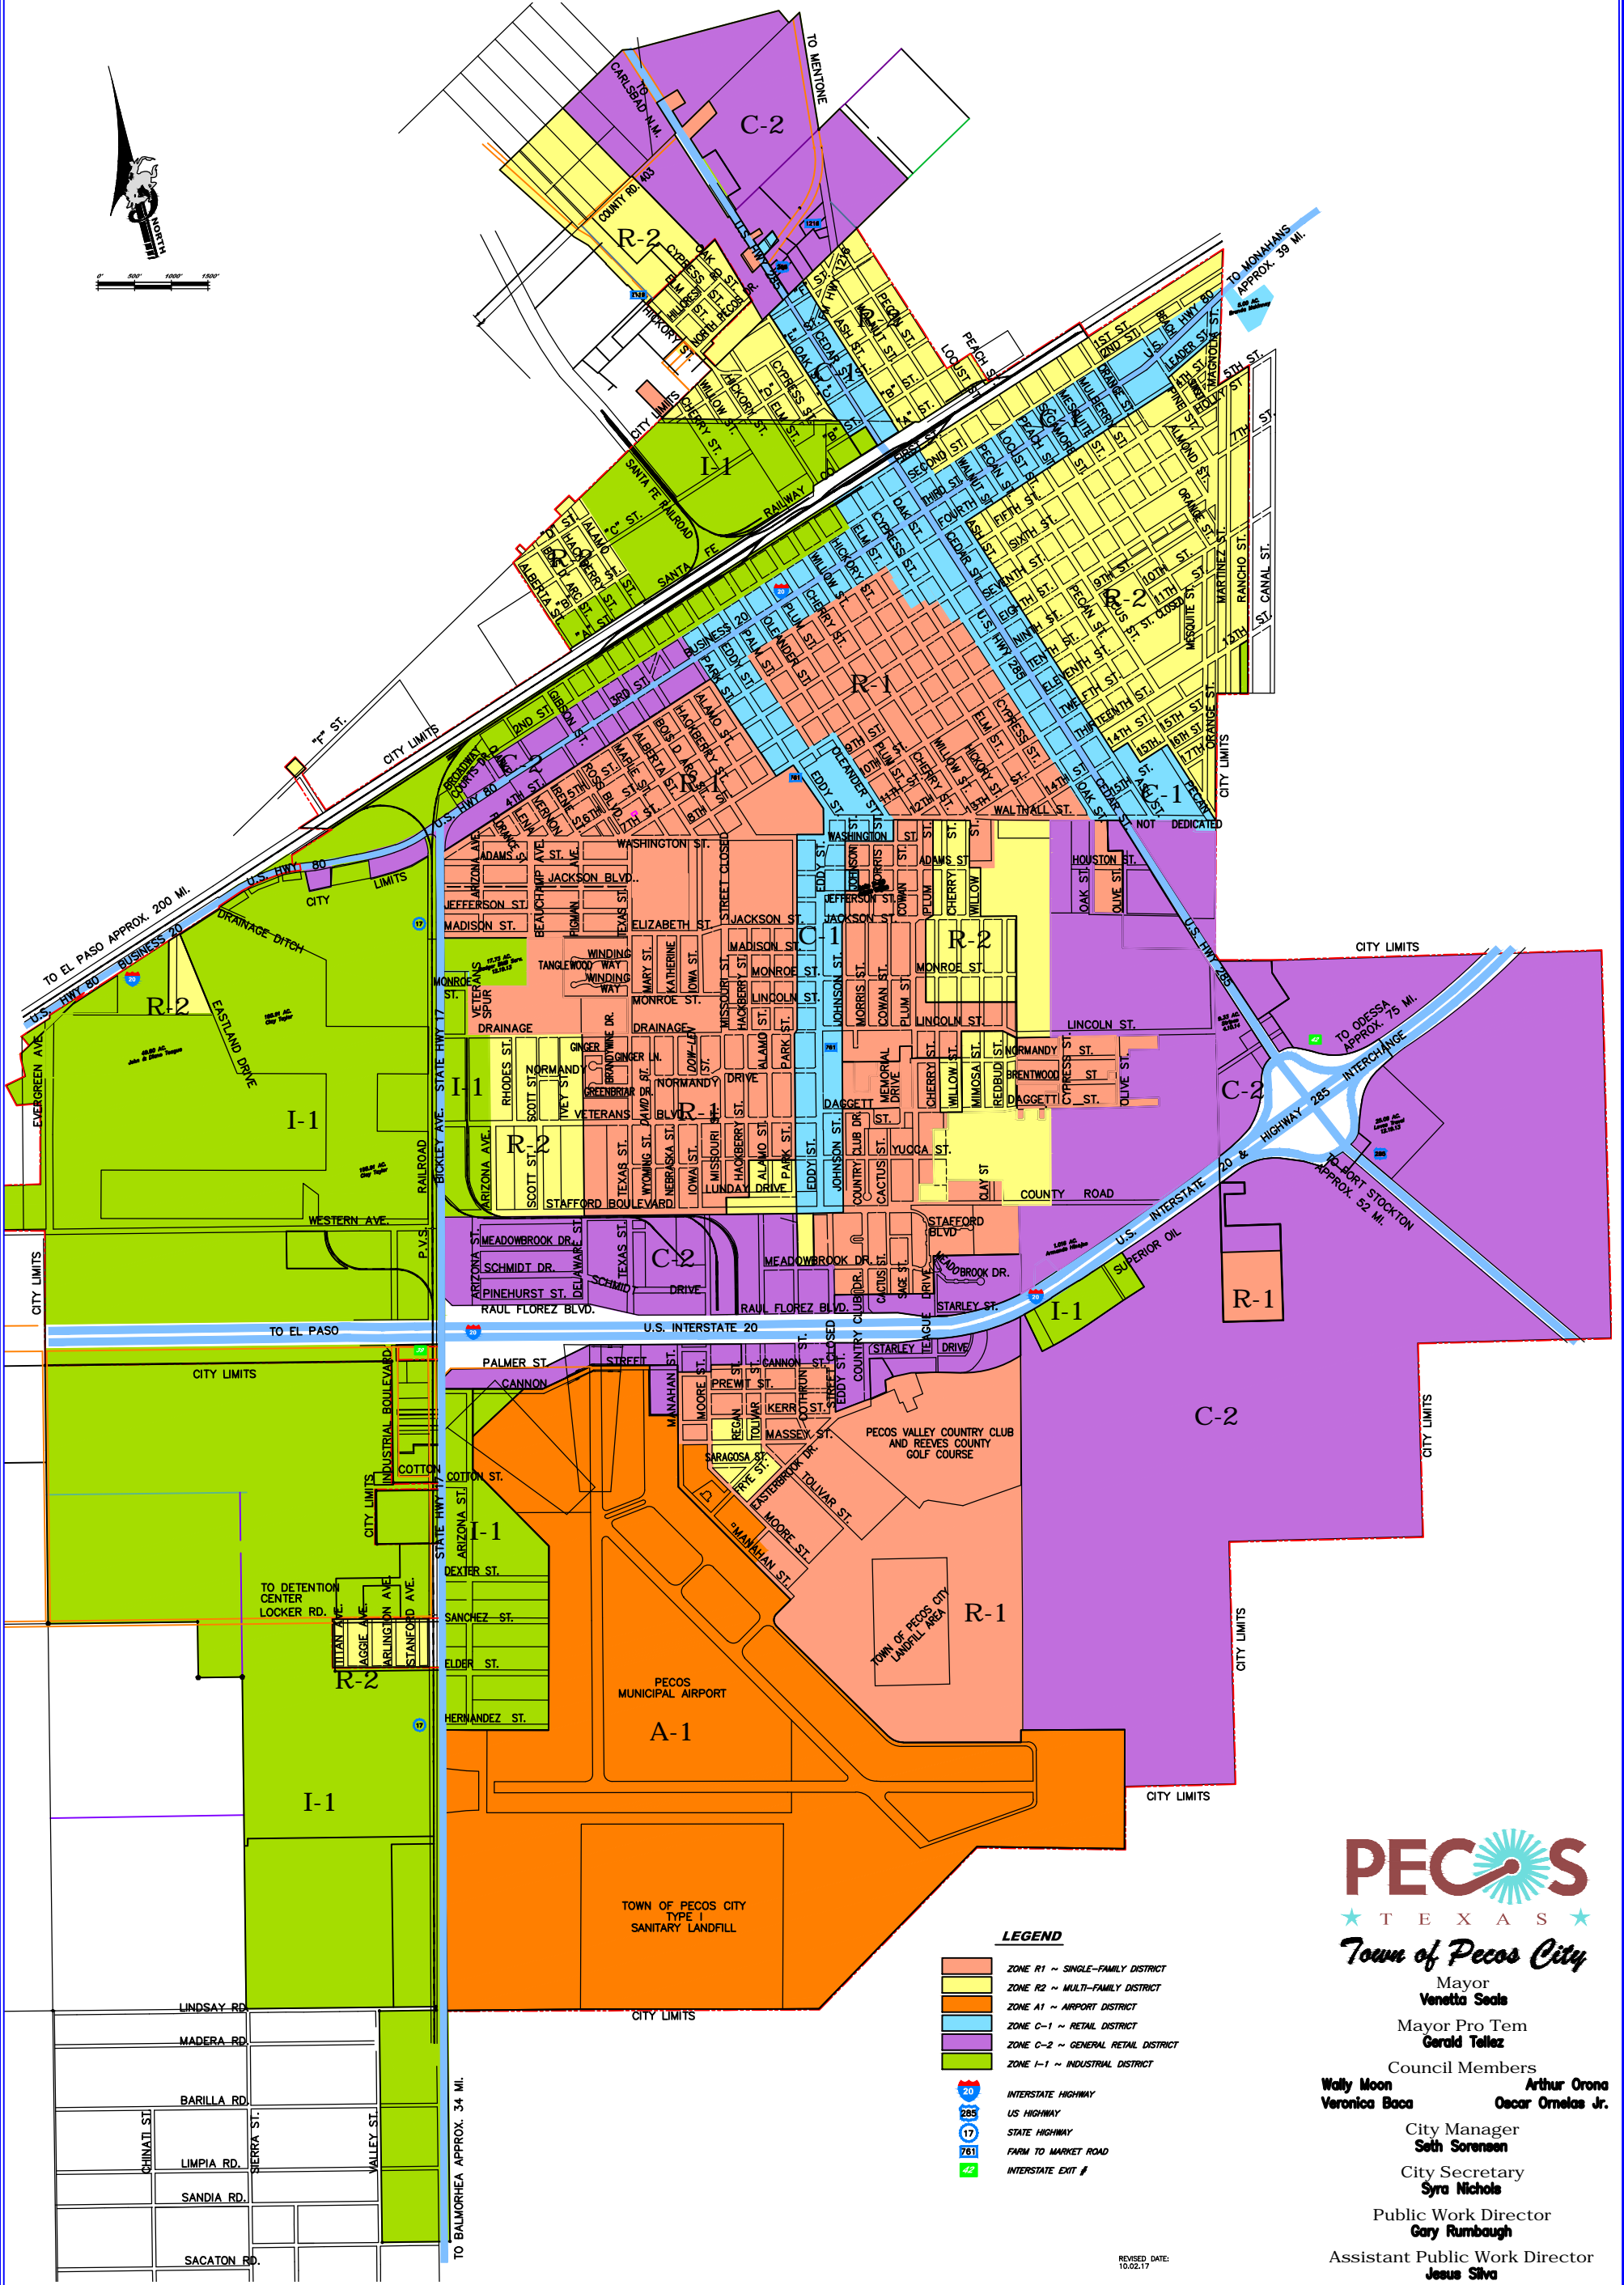

TOWN OF PECOS CITY, TX. ZONING DISTRICT MAP

LEGEND

- ZONE R1 ~ SINGLE-FAMILY DISTRICT
- ZONE R2 ~ MULTI-FAMILY DISTRICT
- ZONE A1 ~ AIRPORT DISTRICT
- ZONE C-1 ~ RETAIL DISTRICT
- ZONE C-2 ~ GENERAL RETAIL DISTRICT
- ZONE I-1 ~ INDUSTRIAL DISTRICT
- INTERSTATE HIGHWAY
- US HIGHWAY
- STATE HIGHWAY
- FARM TO MARKET ROAD
- INTERSTATE EXIT #

REVISED DATE:
10.02.17

DATE: 3.24.16 DRAWN BY: J.SILVA P:\2015\2015 PLANNING AND ZONING MAP\2015 PLANNING AND ZONING WITH ANNEX AREA 3.24.16.DWG